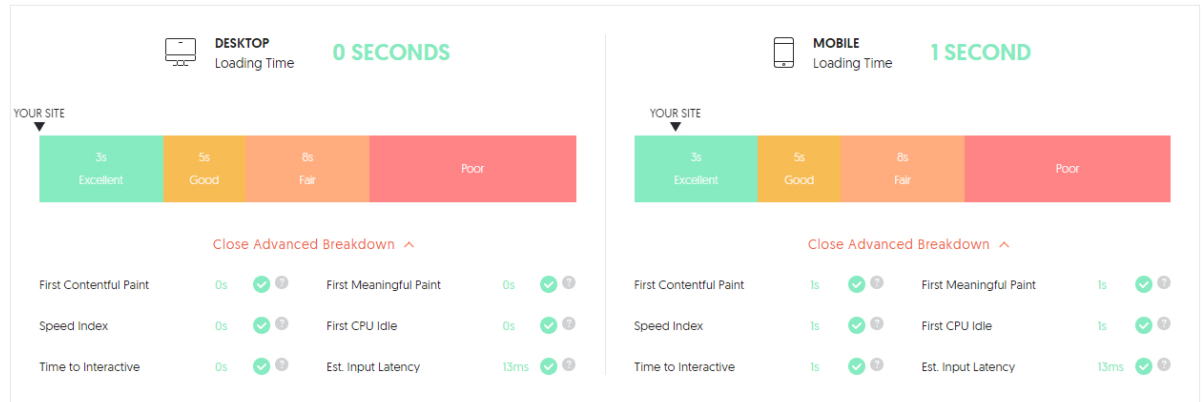

English / United States

Search

Site Audit: seda.org.za

Last Crawl: June 16, 2020 2:52 PM

RECRRAWL WEBSITE

ON-PAGE SEO SCORE

84 GREAT

ORGANIC MONTHLY TRAFFIC

10,365 GREAT

ORGANIC KEYWORDS

7,748 GREAT

BACKLINKS

0

We've scanned 1 pages on your site and laid out what you need to fix in order to achieve the maximum amount of SEO traffic. Above you'll find your overall score and general site metrics. Below you'll see how fast your site loads as well as a list of other issues that are hurting your rankings.

HEALTH CHECK

Crawled Pages 1

Healthy	0
Broken	1
Have Issues	0
Redirects	0
Blocked	1

CRITICAL ERRORS

2

Critical errors are the issues that have the highest impact on your overall SEO health.

These errors are usually the most technical so you may need help from your webmaster to correct them.

View All

WARNINGS

1

Warnings are less impactful errors to your overall SEO health.

These are usually less technical and something most people can start fixing immediately.

View All

RECOMMENDATIONS

1

Recommendations have little or no impact on your SEO health but are still important to be aware of and correct.

These are usually the easiest issues to correct.

View All

SITE SPEED

Site speed is crucial to your SEO health. Every additional 0.5s it takes to load your site drastically increases the % of visitors that will leave your site. Below you'll see the time it took for your website to load on desktop and mobile devices using a 3G connection speed.

TOP SEO ISSUES

We've audited your site against our comprehensive 44-point SEO checklist to help you better understand the overall health of your site and what you can do to make improvements. We've ranked how difficult each issue is to fix based on the technical skills needed and the time we estimate it may take you to fix all issues in that category.

SEO ISSUES ANALYZED	DIFFICULTY	SEO IMPACT
1 issues with no sitemap.xml to optimize interaction with bots	MODERATE	HIGH
1 issues without a valid SSL certificate	MODERATE	HIGH
1 pages returned 4XX status code	MODERATE	MEDIUM

SEE ALL ISSUES